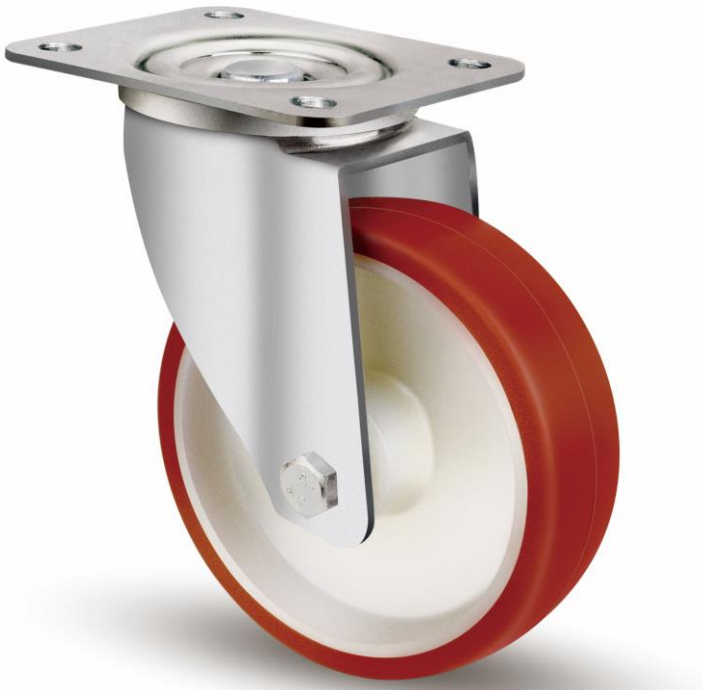

מק"ט 1029

## Highlights

- ✓ Abrasion resistance
- ✓ Low-noise operation
- ✓ Non-marking
- ✓ Water resistance

## Technical Data

Wheel diameter	80 mm
Wheel width	32 mm
Bearing type	Roller
Plate size	105×80 mm
Plate hole centers	84/76×64/56 mm
Plate hole	8.5 mm
Offset	36 mm
Overall height	105 mm
Load capacity (dynamic)	150 kg
Temperature	-25 / +85°C