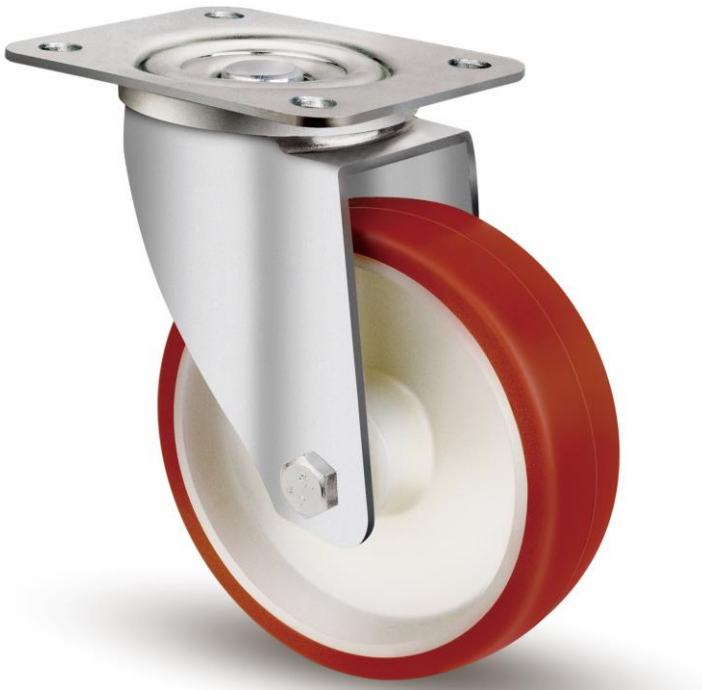

מק"ט 1043

Highlights

- ✓ Abrasion resistance
- ✓ Low-noise operation
- ✓ Non-marking
- ✓ Water resistance

Technical Data

Wheel diameter	100 mm
Wheel width	32 mm
Bearing type	Roller
Plate size	105×80 mm
Plate hole centers	84/76×64/56 mm
Plate hole	8.5 mm
Offset	38 mm
Overall height	128 mm
Load capacity (dynamic)	150 kg
Temperature	-25 /+85°C